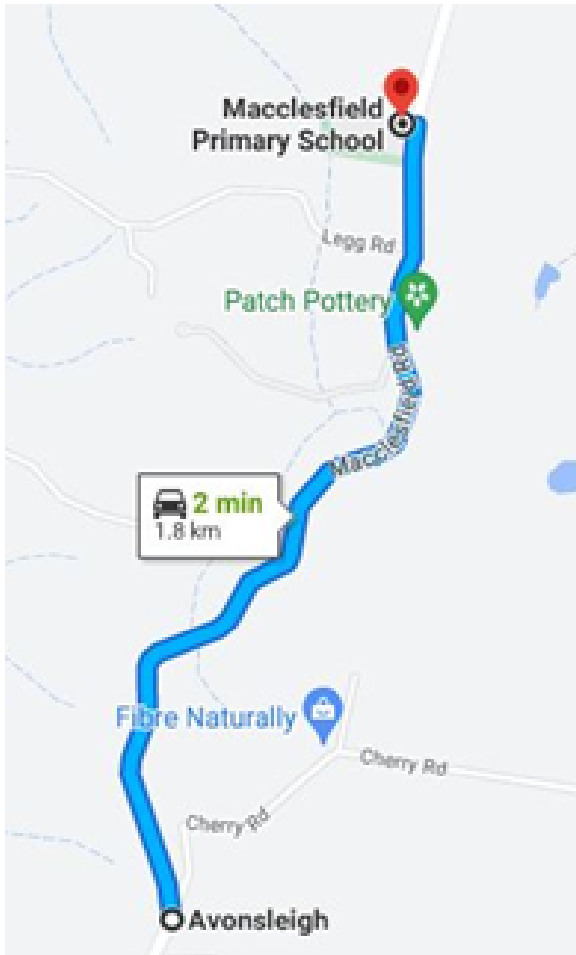

Friday 20 May 2022

Time: 8:15am meet up for an **8:30am** start

Location: Macclesfield Road (opposite **Cherry Road**)

Mother's day Stall

Thursday 5th May

Friday afterschool 3:30-4pm

Gifts from \$2 to \$10

Classes given allocated time to shop